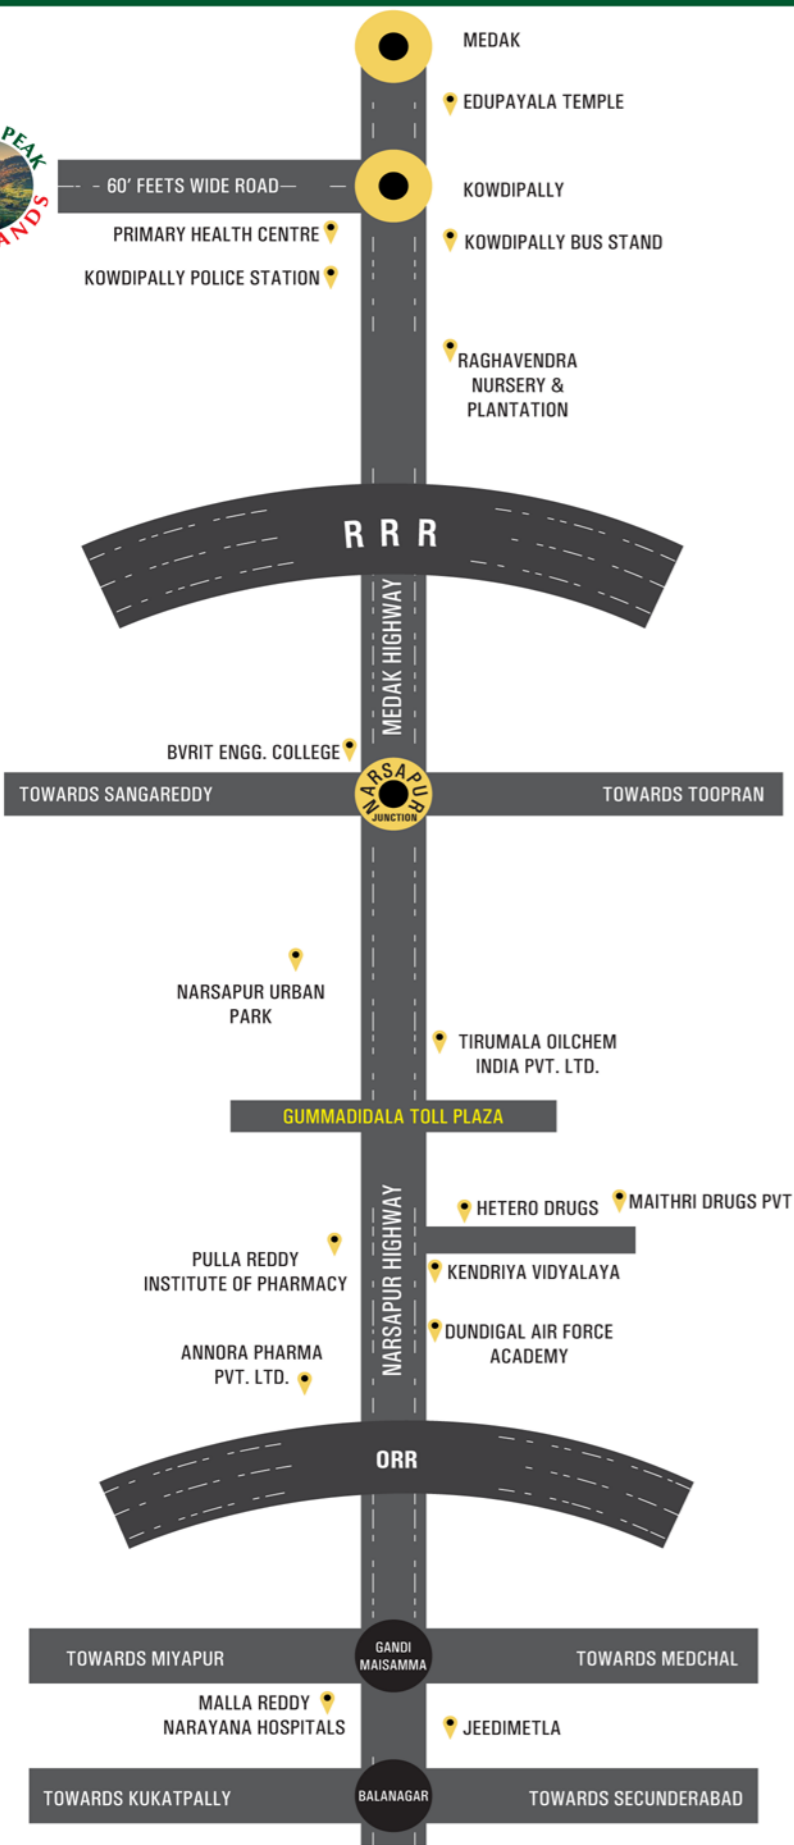

DEVALAPALLY VILLAGE

Mallareddy Institute

Dundigal Indian Air Force

Narsapur Forest Urban Park

Hetero

MAITHRI DRUGS

For More Details :

FOREST PEAK FARM LAND

@NARSAPUR

LOCATION HIGHLIGHTS:

- 10 Min Drive to Proposed RRR
- 10 Min Drive to Edupayala Temple
- 20 Min Drive to Granules India Limited
- 20 Min Drive to Hetro Drugs
- 20 Min Drive to Narsapur Forest Park
- 30 Min Drive to Indian Airforce Academy
- 40 Min Drive to ORR-Exit No.5
- 75 Min Drive to Gachibowli & Hitech City
- 60 Min Drive to Balanagar

PROJECT HIGHLIGHTS:

- Welcome Arch
- 40 & 30 Gravel Roads
- Customized Plantations
- Compound Wall
- 24 X 7 Security
- Ev Charging Facility
- Underground Electricity
- Drip Irrigation & Water Facility
- Banquet Hall
- Street Lights